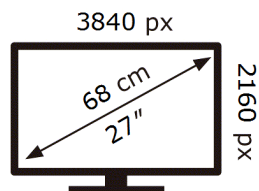

ENERG

Samsung

S27H704EAU

23 kWh/1000h

ABCDEF **G**

HDR

39 kWh/1000h

2019/2013