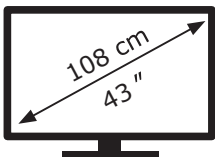

ENERG

LG Electronics

43QNED80B6B

54 kWh/1000h

ABCDEF **G**

85 kWh/1000h

3840 px

2160 px