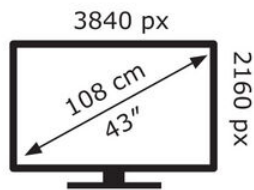

# ENERGY

METZ

43MQF7500Z

**50** kWh/1000h

ABCDEF**G**

**80** kWh/1000h

2019/2013