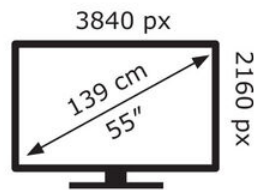

ENERGY

METZ

55MNE8000Z

76 kWh/1000h

ABCDEF**G**

156 kWh/1000h

2019/2013