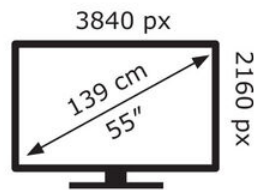

**ENERGY**

**METZ**

55MQF7500Z

**76** kWh/1000h

ABCDEF**G**

**110** kWh/1000h

2019/2013