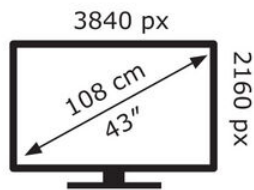

ENERGY

METZ

43MUF7000Z

50 kWh/1000h

ABCDEF**G**

77 kWh/1000h

2019/2013