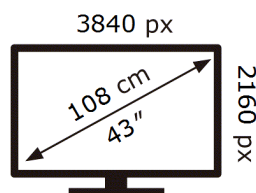

**ENERG** ⚡

Samsung

QE43Q7FAAU

**53** kWh/1000h

ABCDEF **G**

**102** kWh/1000h

2019/2013