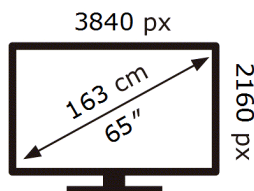

ENERG 

Samsung

TQ65S92FAT

89 kWh/1000h

ABCDEF **G**

204 kWh/1000h

2019/2013