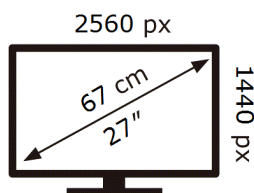

ENERG 

Samsung

S27FG604SU

41 kWh/1000h

ABCDEF **G**

HDR

48 kWh/1000h

2019/2013