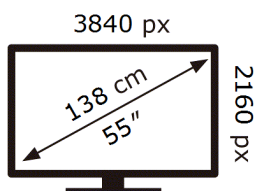

ENERG

Samsung

TQ55Q8FAAU

64 kWh/1000h

ABCDEF **G**

152 kWh/1000h

2019/2013